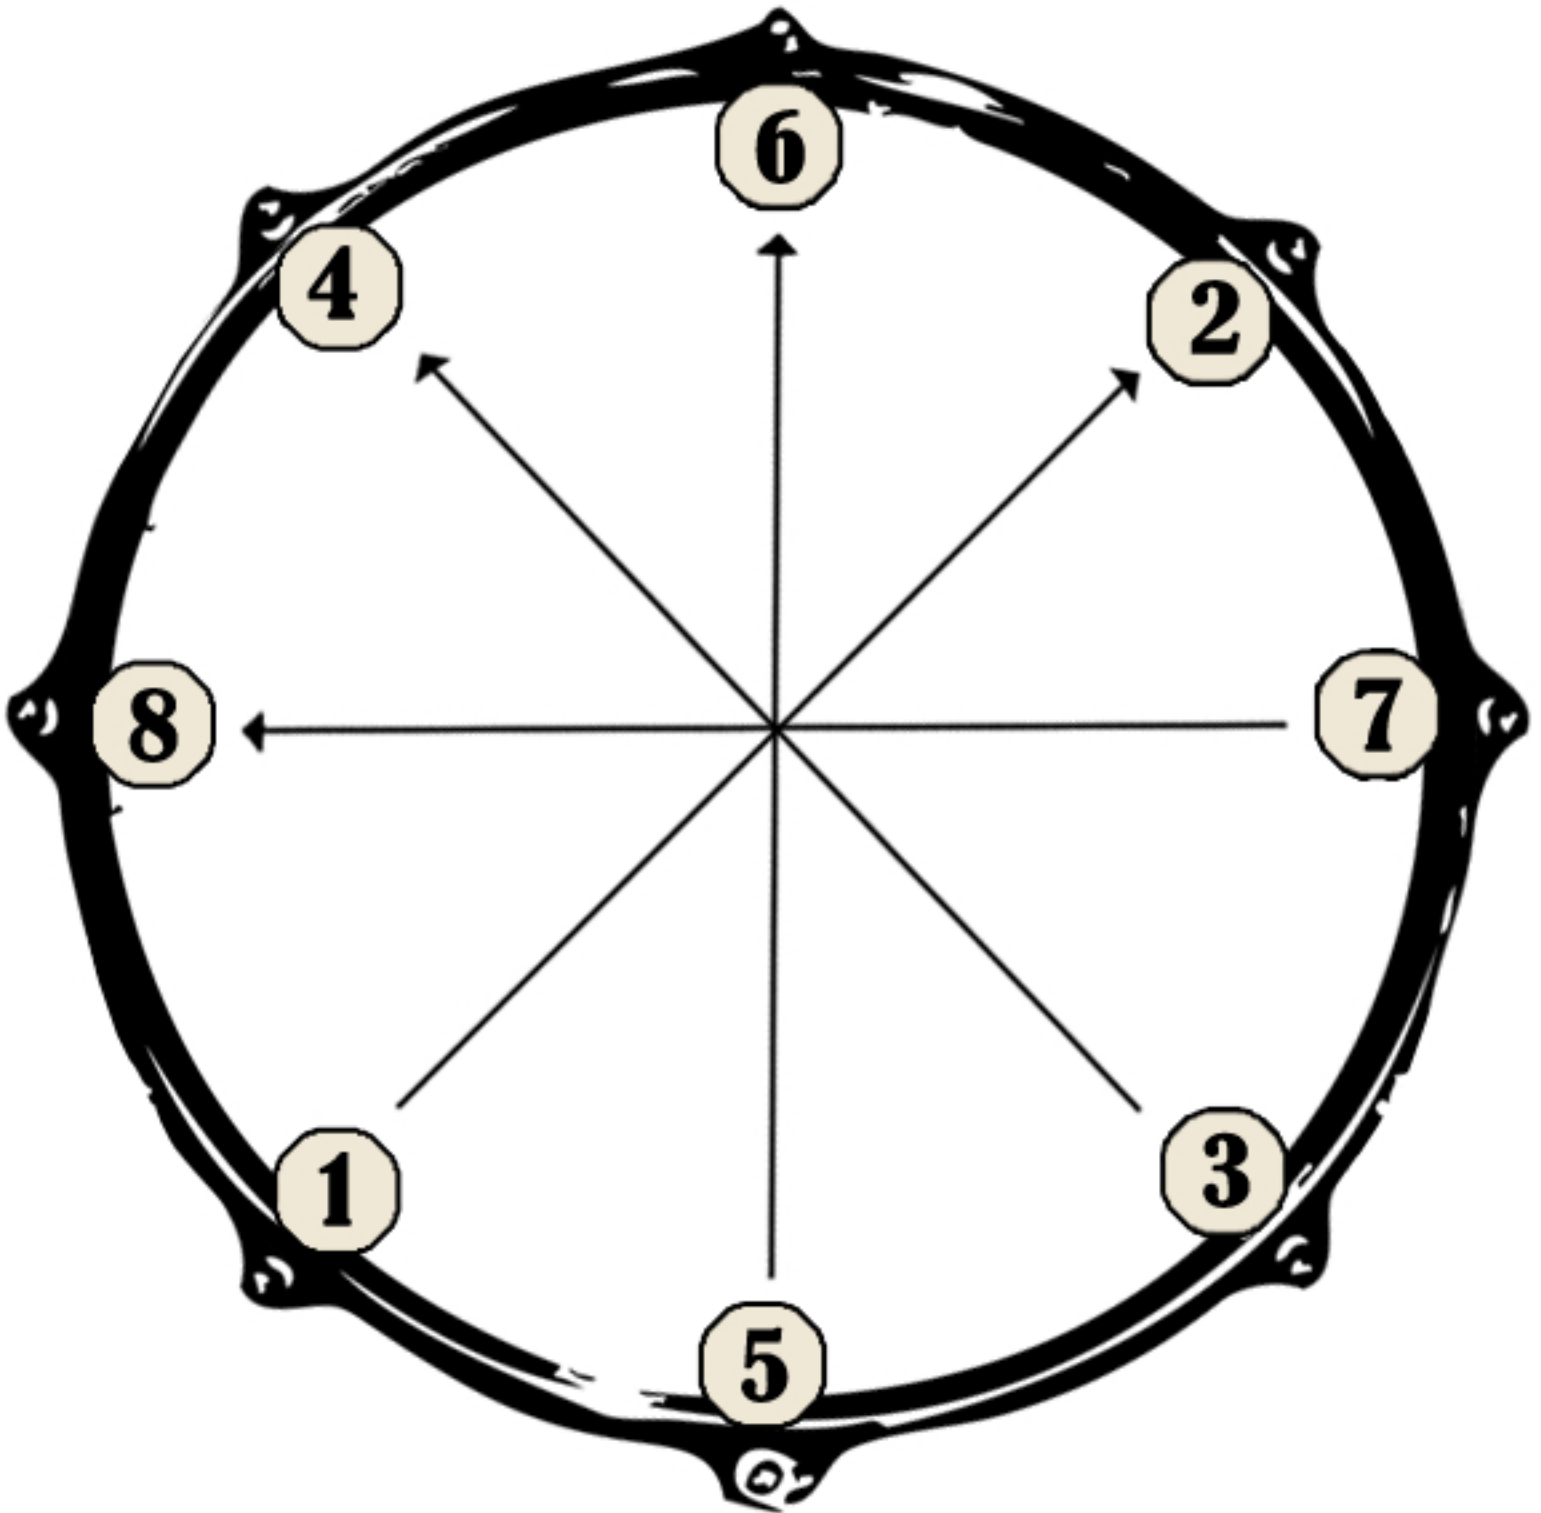

8 Lug Drum Tuning Map