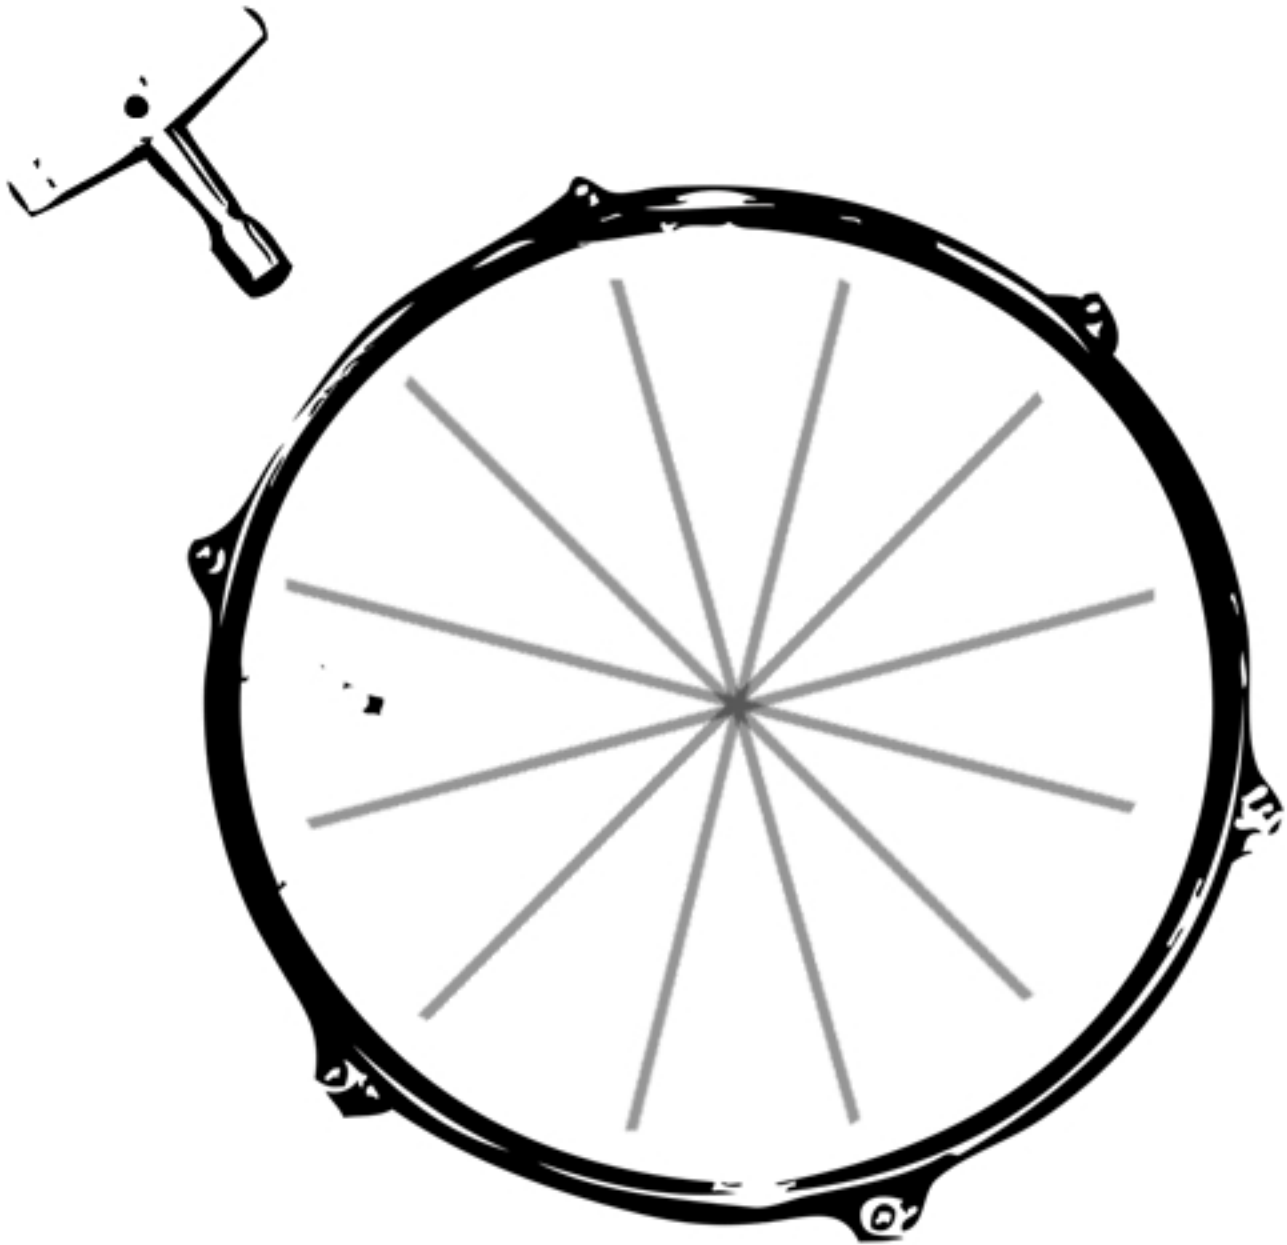

# DRUM TUNING **MAP**

---

*By: Dave Atkinson*

# 10 Lug Drum Tuning Map